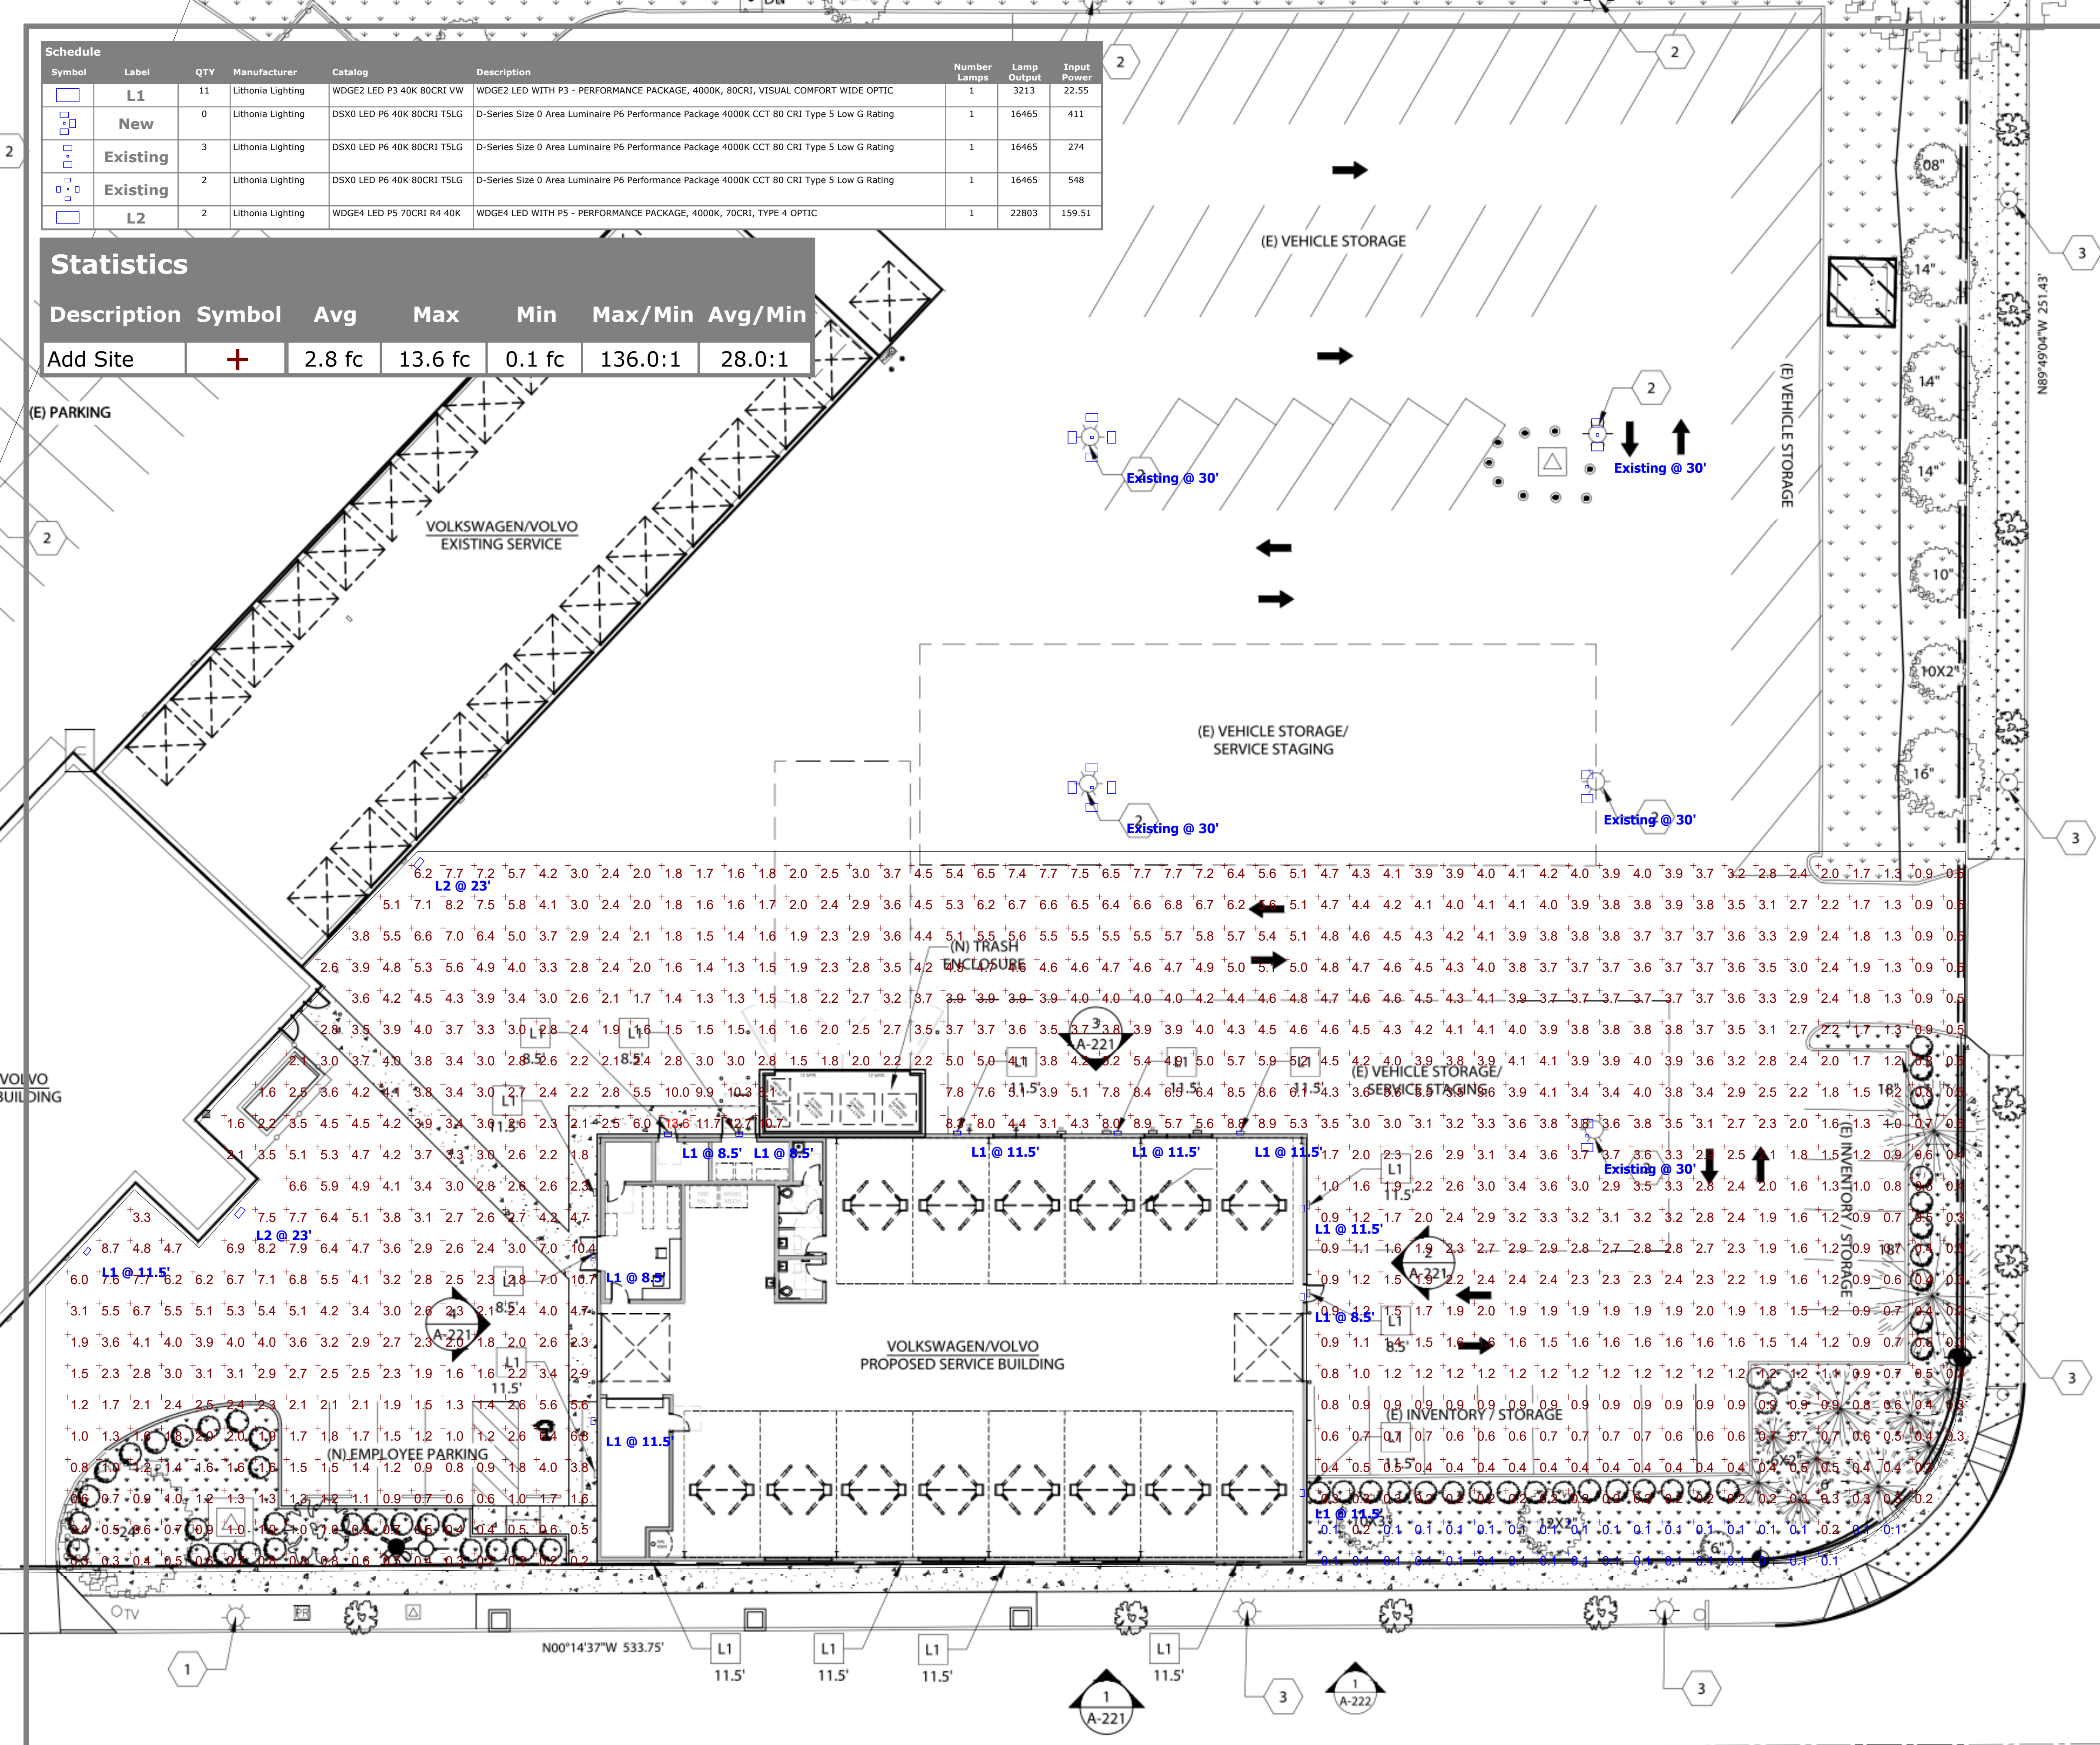

Symbol	Label	QTY	Manufacturer	Catalog	Description	Number Lamps	Lamp Output	Input Power
[Symbol]	L1	11	Lithonia Lighting	WDGE2 LED P3 40K 80CRI VW	WDGE2 LED WITH P3 - PERFORMANCE PACKAGE, 4000K, 80CRI, VISUAL COMFORT WIDE OPTIC	1	3213	22.55
[Symbol]	New	0	Lithonia Lighting	DSX0 LED P6 40K 80CRI T5LG	D-Series Size 0 Area Luminaire P6 Performance Package 4000K CCT 80 CRI Type 5 Low G Rating	1	16465	411
[Symbol]	Existing	3	Lithonia Lighting	DSX0 LED P6 40K 80CRI T5LG	D-Series Size 0 Area Luminaire P6 Performance Package 4000K CCT 80 CRI Type 5 Low G Rating	1	16465	274
[Symbol]	Existing	2	Lithonia Lighting	DSX0 LED P6 40K 80CRI T5LG	D-Series Size 0 Area Luminaire P6 Performance Package 4000K CCT 80 CRI Type 5 Low G Rating	1	16465	548
[Symbol]	L2	2	Lithonia Lighting	WDGE4 LED P5 70CRI R4 40K	WDGE4 LED WITH P5 - PERFORMANCE PACKAGE, 4000K, 70CRI, TYPE 4 OPTIC	1	22803	159.51

Statistics

Description	Symbol	Avg	Max	Min	Max/Min	Avg/Min
Add Site	+	2.8 fc	13.6 fc	0.1 fc	136.0:1	28.0:1

Received
Planning Division
08/07/2024

HERZOG-MEIER VOLKSWAGEN-VOLVO
SERVICE EXPANSION

4275 SW 139TH WAY

Herzog-Meier Volkswagen-Volvo Service Center

Designer
JR
Date
04/12/2023

REVISIONS	
No.	Description

DRAWN BY: DEH
CHECKED BY: ECU
JOB NO: 19-040
DATE: 06/25/24
ISSUED FOR: LAND USE

SHEET TITLE
SITE LIGHTING PLAN